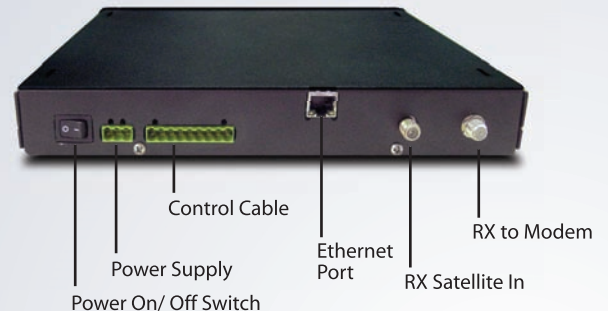

Advanced Mobile Satellite TV/ Internet Solutions